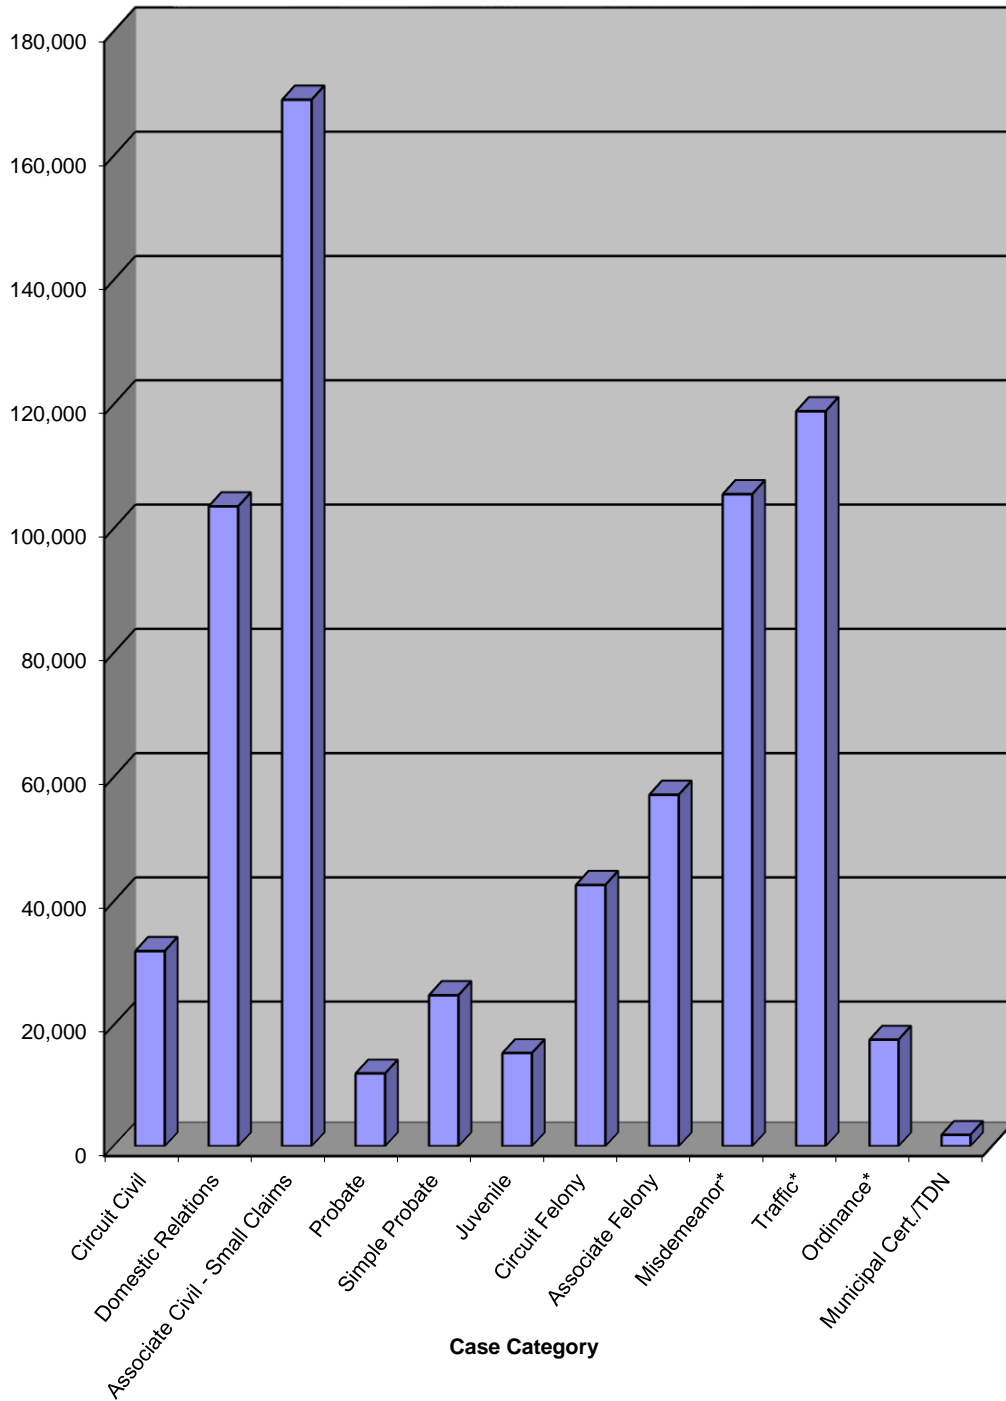

## FY 2016 Total Cases Disposed Statewide by Case Category

\* Misdemeanor, Traffic and Ordinance counts do not include cases processed by the Fine Collection Center.