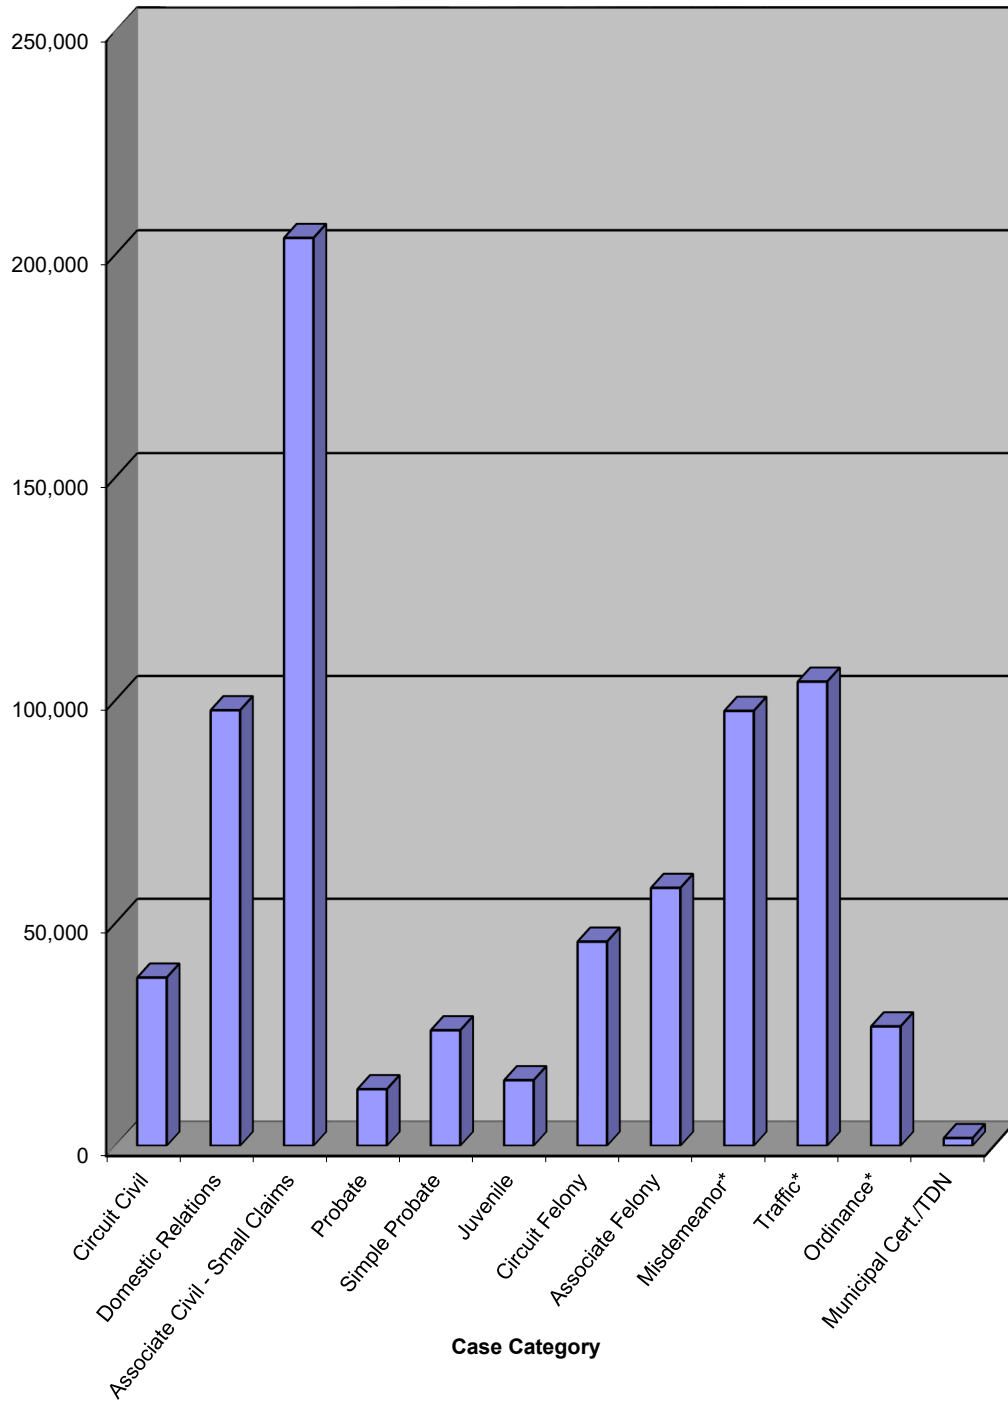

# FY 2019 Total Cases Disposed Statewide by Case Category

\* Misdemeanor, Traffic and Ordinance counts do not include cases processed by the Fine Collection Center.