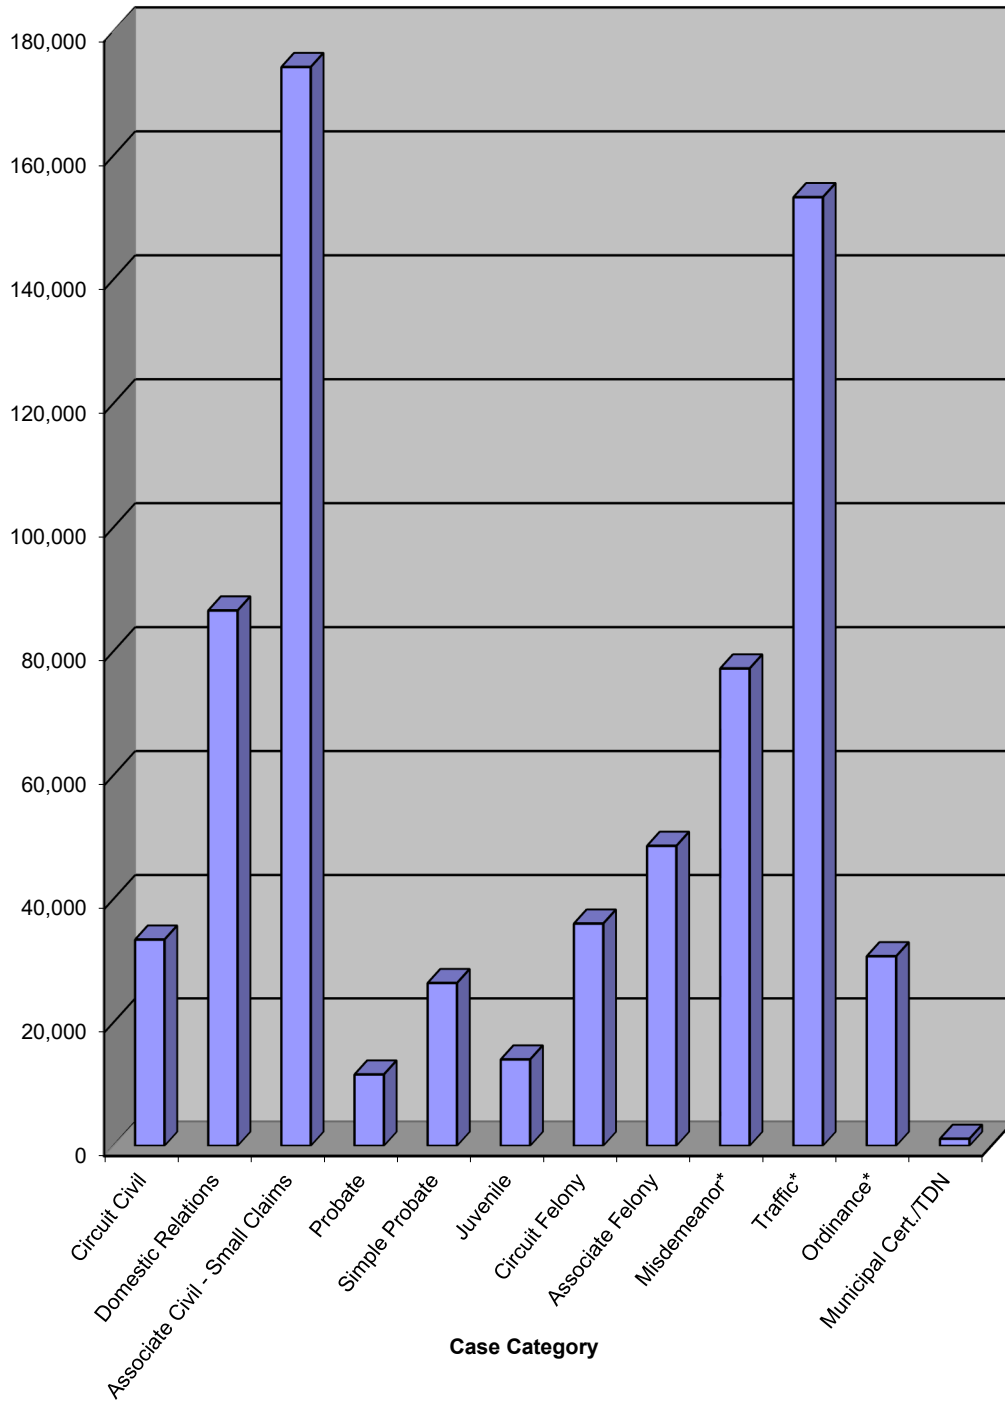

# FY 2020 Total Cases Disposed Statewide by Case Category

\* Misdemeanor, Traffic and Ordinance counts do not include cases processed by the Fine Collection Center.