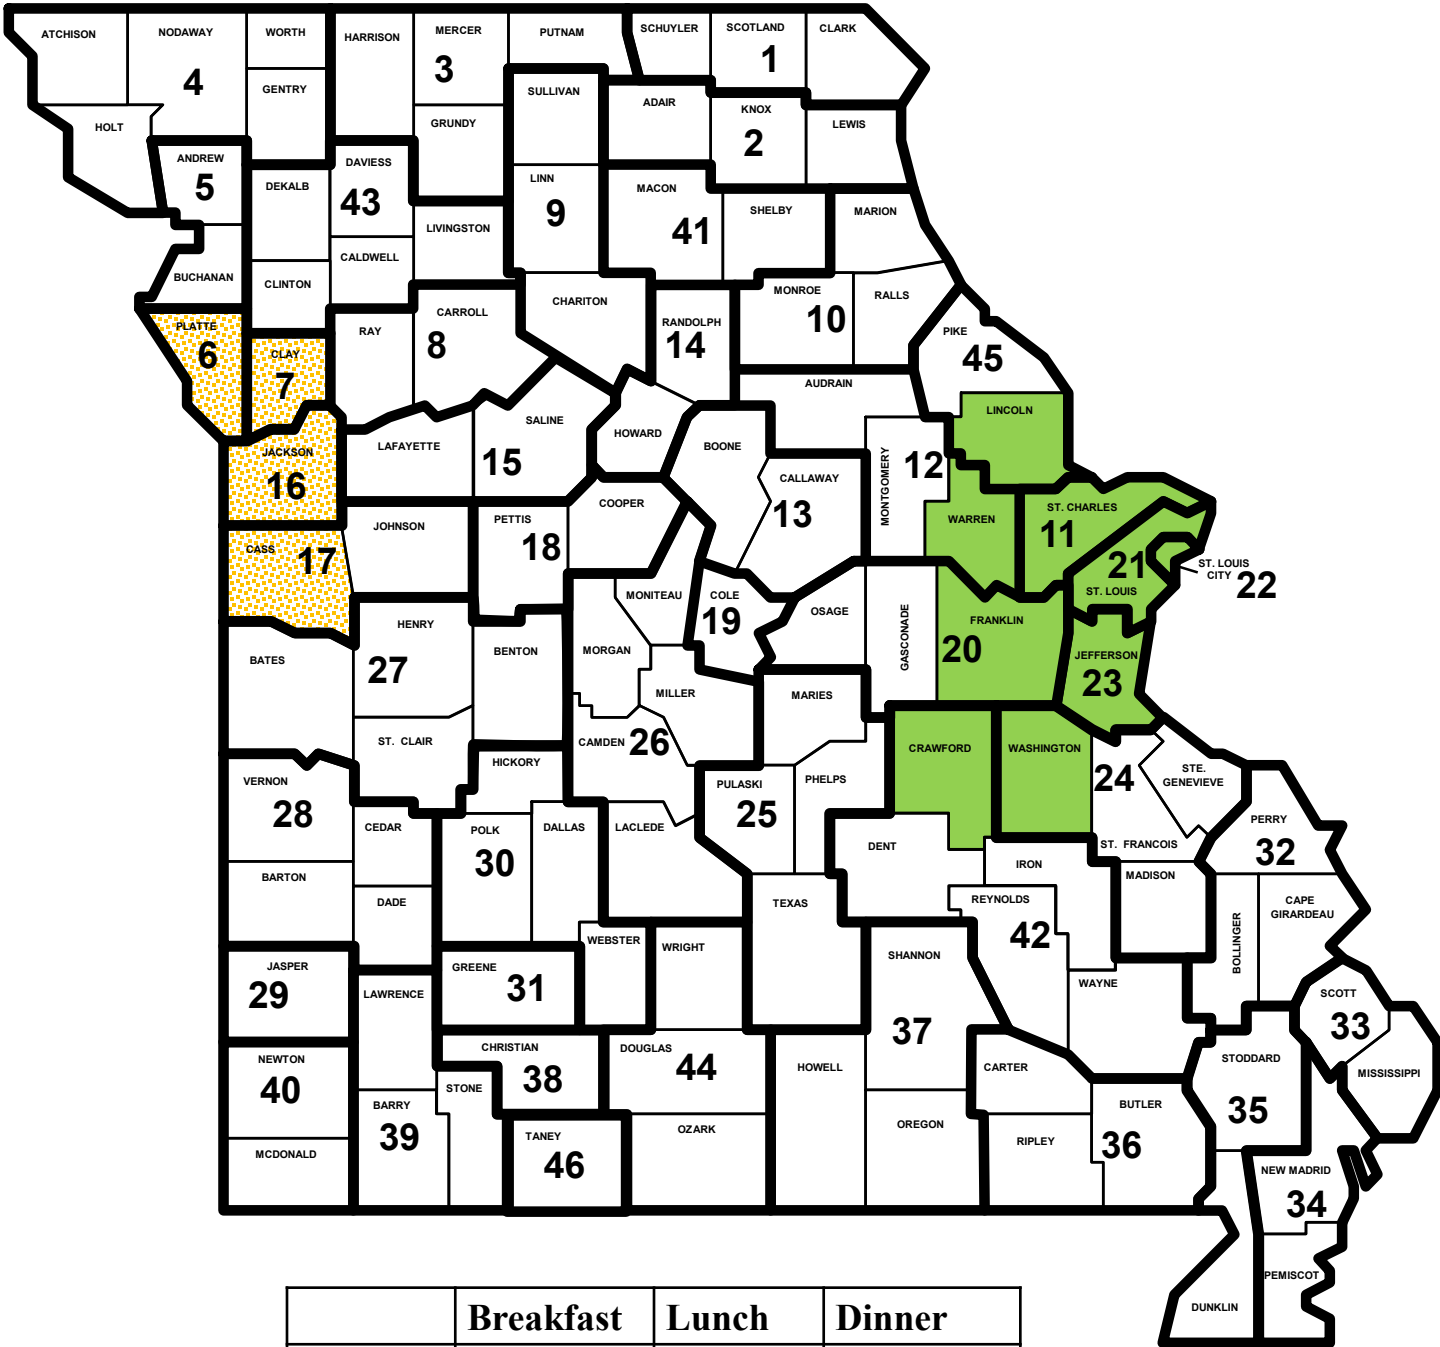

Missouri's 46 Judicial Circuits

Meal Amounts

Effective December 1, 2023

	Breakfast	Lunch	Dinner
Tier 1	\$7.00	\$11.00	\$20.00
Tier 2	\$9.00	\$13.00	\$26.00
Tier 3	\$7.00	\$12.00	\$22.00