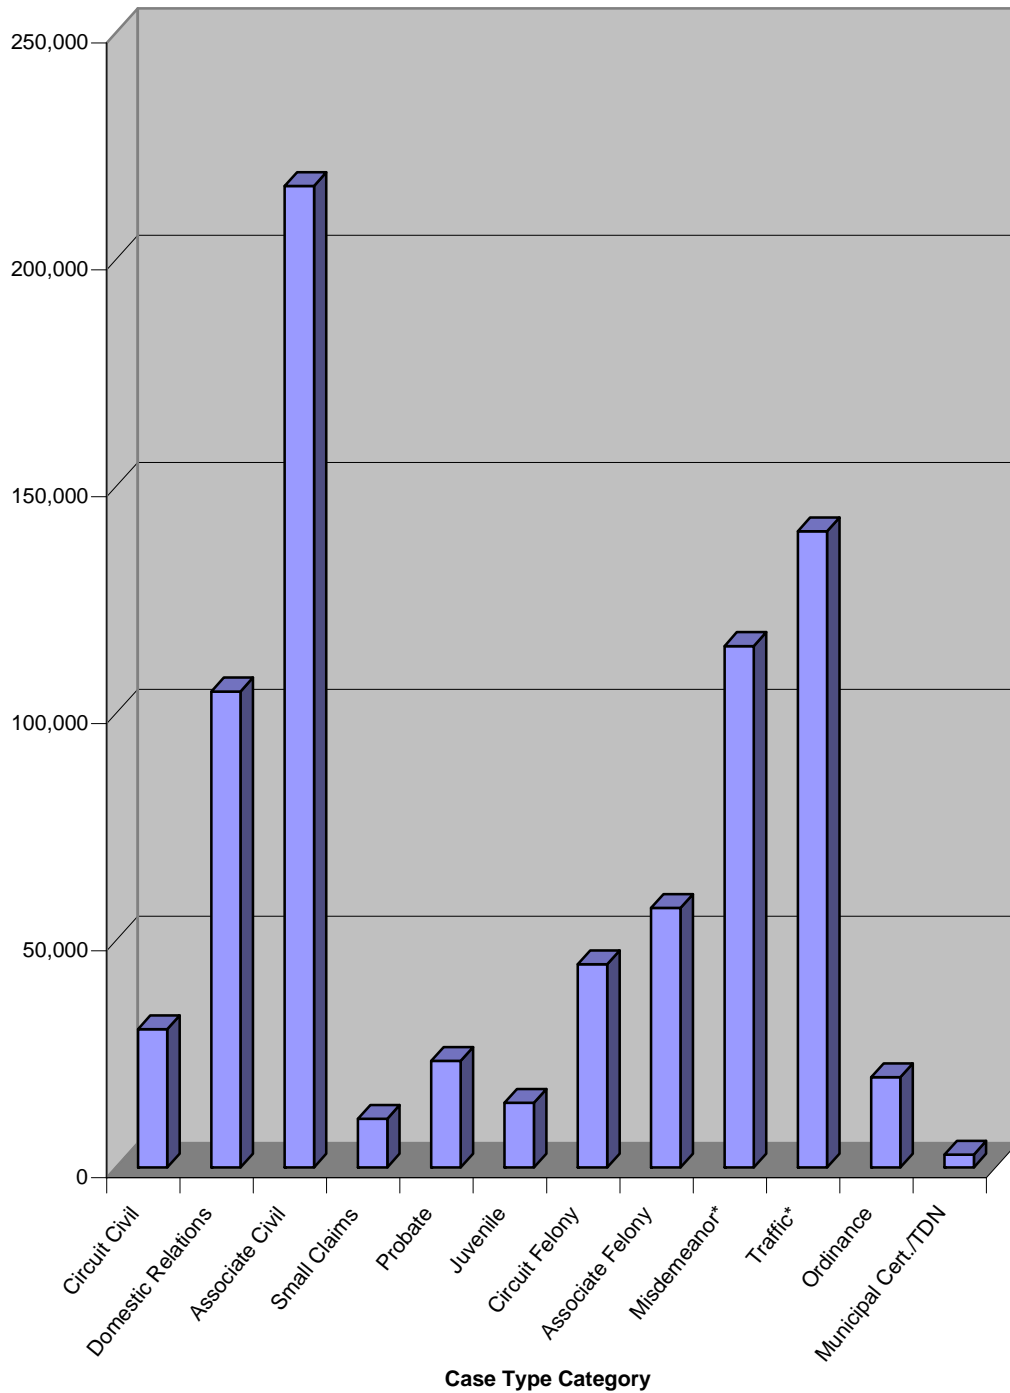

## FY 2013 - Statewide Total Cases Disposed

\* Misdemeanor and Traffic counts do not include cases processed by the Fine Collection Center.