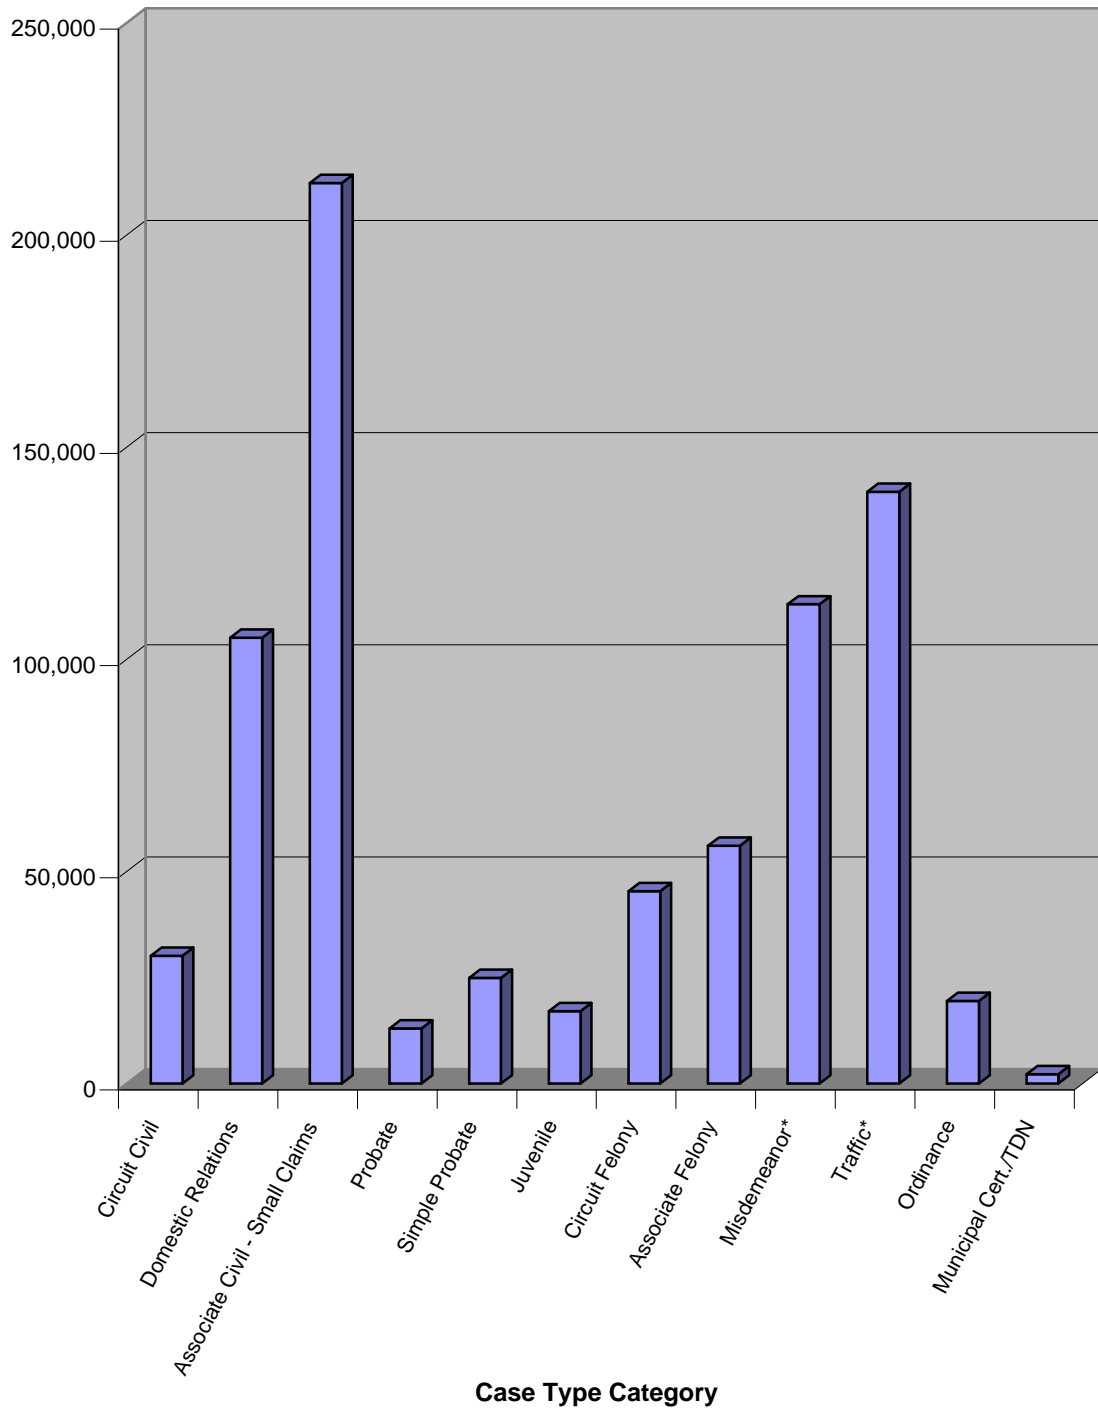

FY 2013 - Statewide Total Cases Filed

*Misdemeanor and Traffic counts do not include cases processed by the Fine Collection Center.